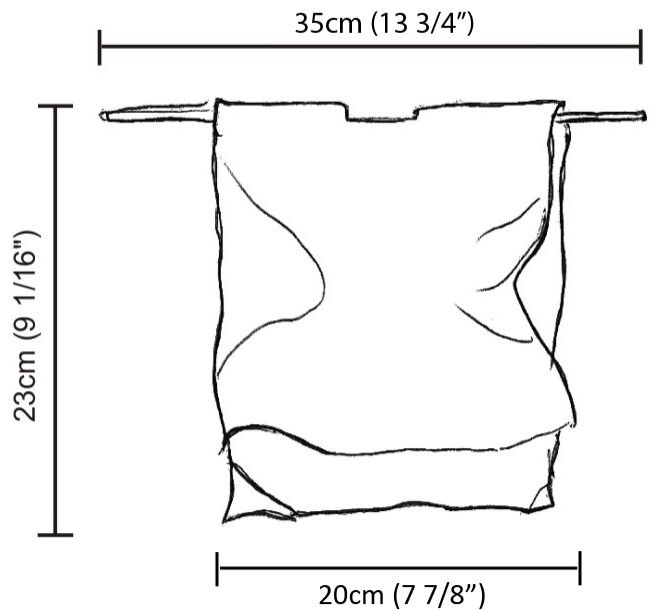

STENDIMI SURFACE

D133019- _____
base number

1. To build a product code in our configurator select the specify button on the base model # product page
2. To build a manual product code on this datasheet choose from the options listed below in blue font and add the suffix to the base model #

GENERAL

Series: Stendimi _____
Brand: Knikerboker _____
Division: Design _____
Mounting Type: Surface _____
Mounting Location: Wall _____

PHYSICAL

Shape: Abstract _____
Length (mm): 200 _____
Length (in): 7 ⁷/₈ _____
Height (mm): 230 _____
Height (in): 9 ¹/₁₆ _____
Extension (mm): 200 _____
Extension (in): 7 ⁷/₈ _____
Light Distribution: Indirect _____
Fixture Finish: BFM / BRL / BRW / CLF / CLM / CLW / GLF / GLM / GLW / MBK / SLF / SLM / SLW / WHI _____
Fixture Material: Metal _____

ELECTRICAL

Lamp Type: LED _____
Total Output Wattage (W): 9.8 _____
Dimming: 0-10V Dimming _____
Driver Included: No _____
Driver Location: Remote _____
Driver Type: Constant Voltage - 120 / 277Vac _____
Driver Class: Class 2 _____
Input Voltage (V): 120 - 277 _____
Output Voltage (V): 24 _____
Upon Request: (Not included - see components) Remote: 0-10Vdc dimming / Non-dimming 277Vac _____

LED

Color Temperature (°K): 3000 _____
Max. Delivered Lumen (lm): 1080 _____
CRI: >80 CRI _____
Lamp Life (hrs): 50000 _____

OPTICAL

RATINGS AND CERTIFICATIONS

Certified By: Certified for North American Standards _____
IP rating: IP20 _____